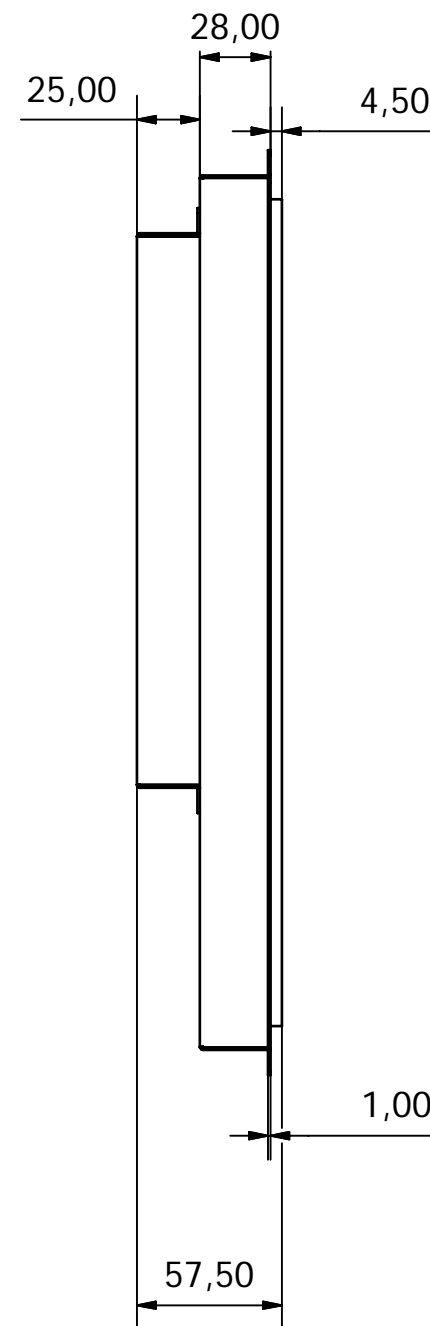

Front View

Note: Screen glass is 4.5mm above edge flange height

A-A (1 : 3)

All dimensions in mm

Touch Screen LCD Monitor
Steel Chassis Model ULK1900-L

Rear View

Mini PC Case for touch screen control