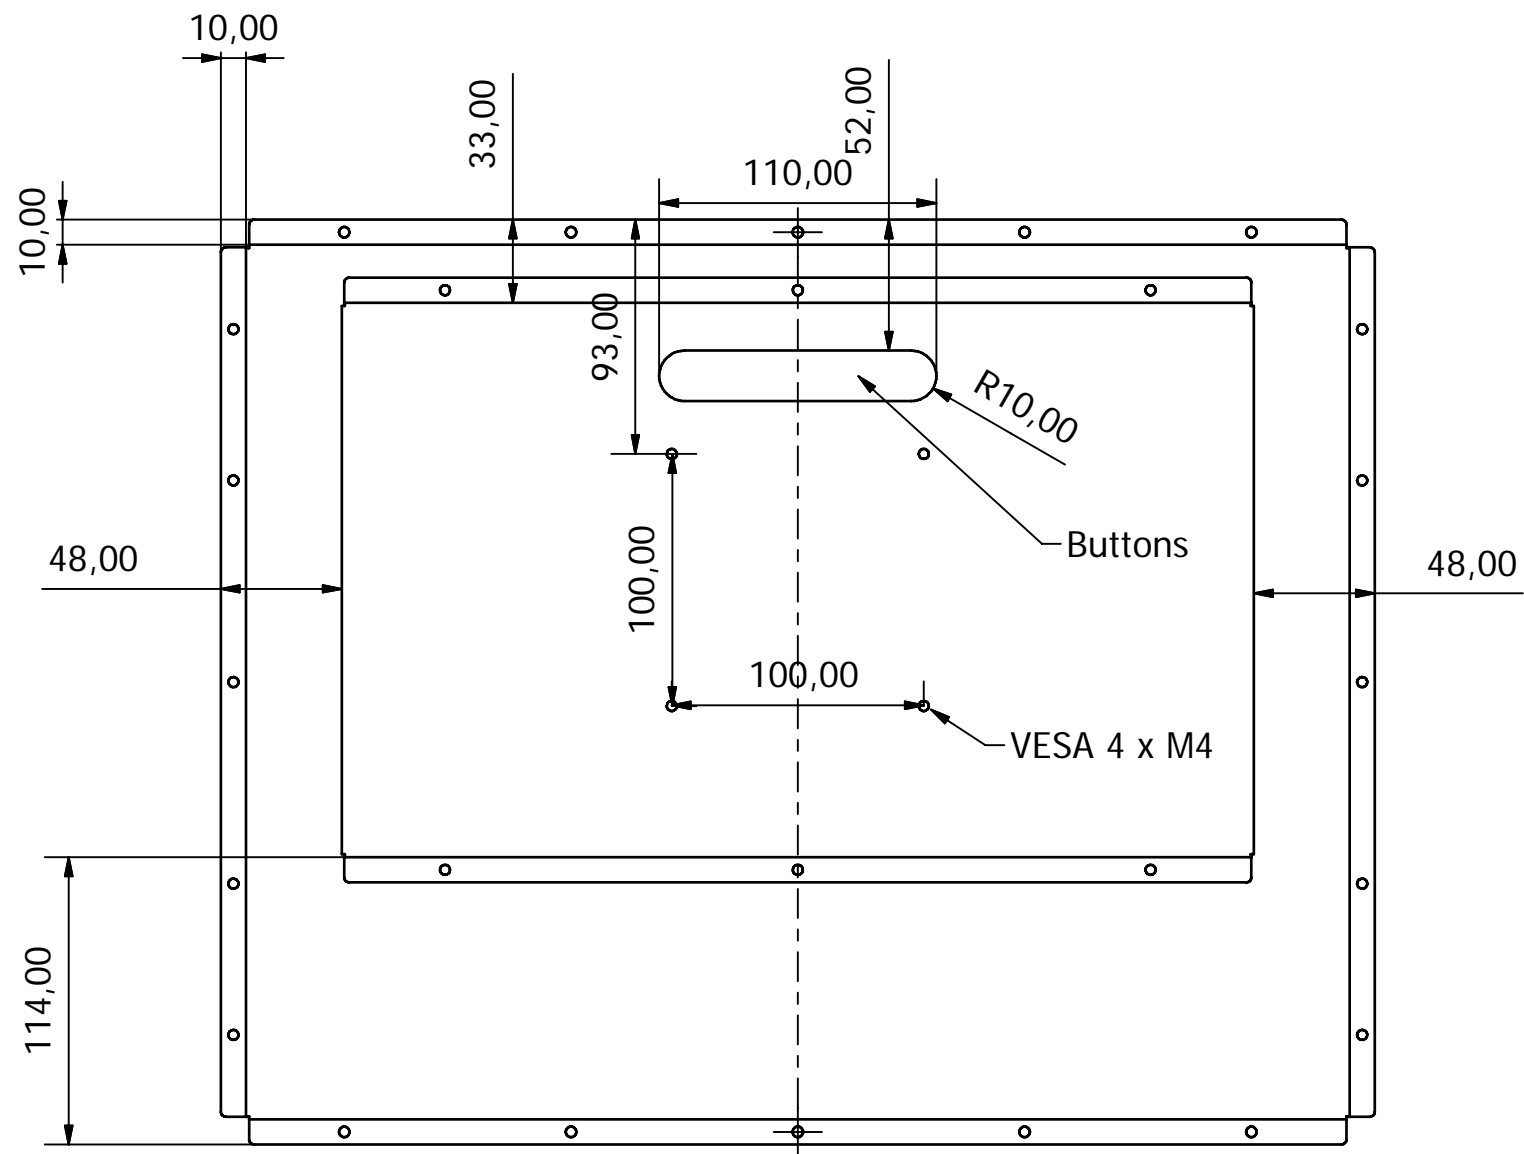

Front View

Note: Screen glass is 4.5mm above edge flange height

A-A (1 : 3)

All dimensions in mm

Touch Screen LCD Monitor
Steel Chassis Model ULK1900-L

Rear View

Mini PC Case for touch screen control