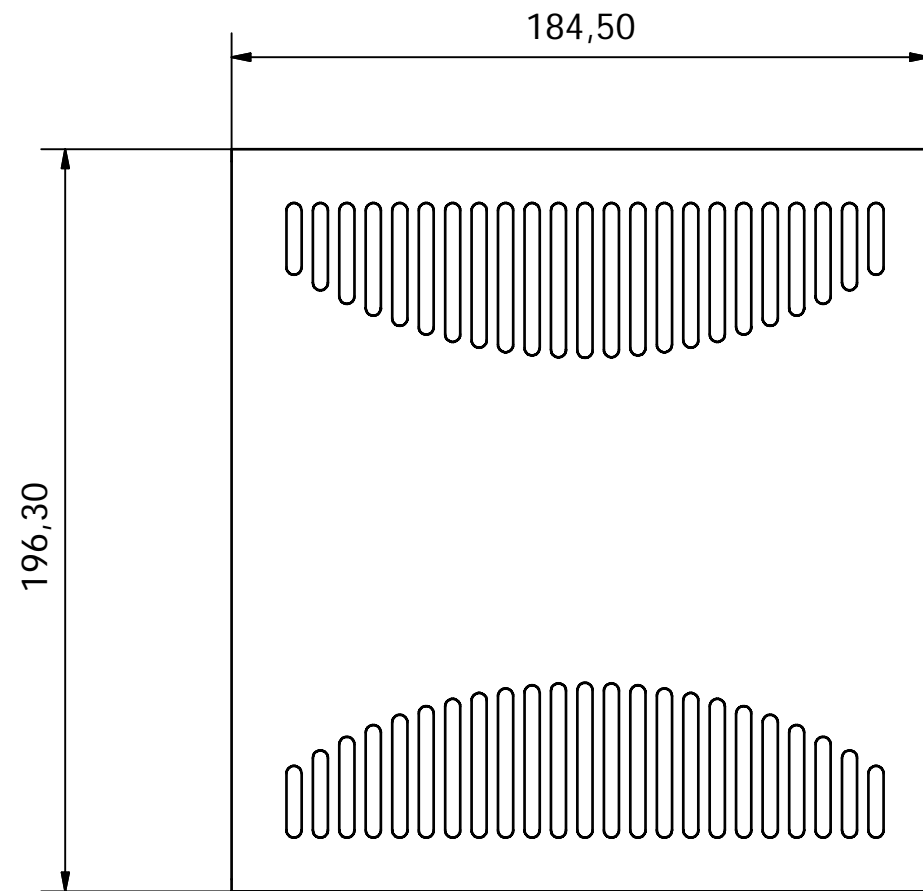

Front View

Note: Screen glass is 4.5mm above edge flange height

A-A (1 : 3)

All dimensions in mm

Touch Screen LCD Monitor
Steel Chassis Model ULK1900-L

Rear View

Mini PC Case for touch screen control